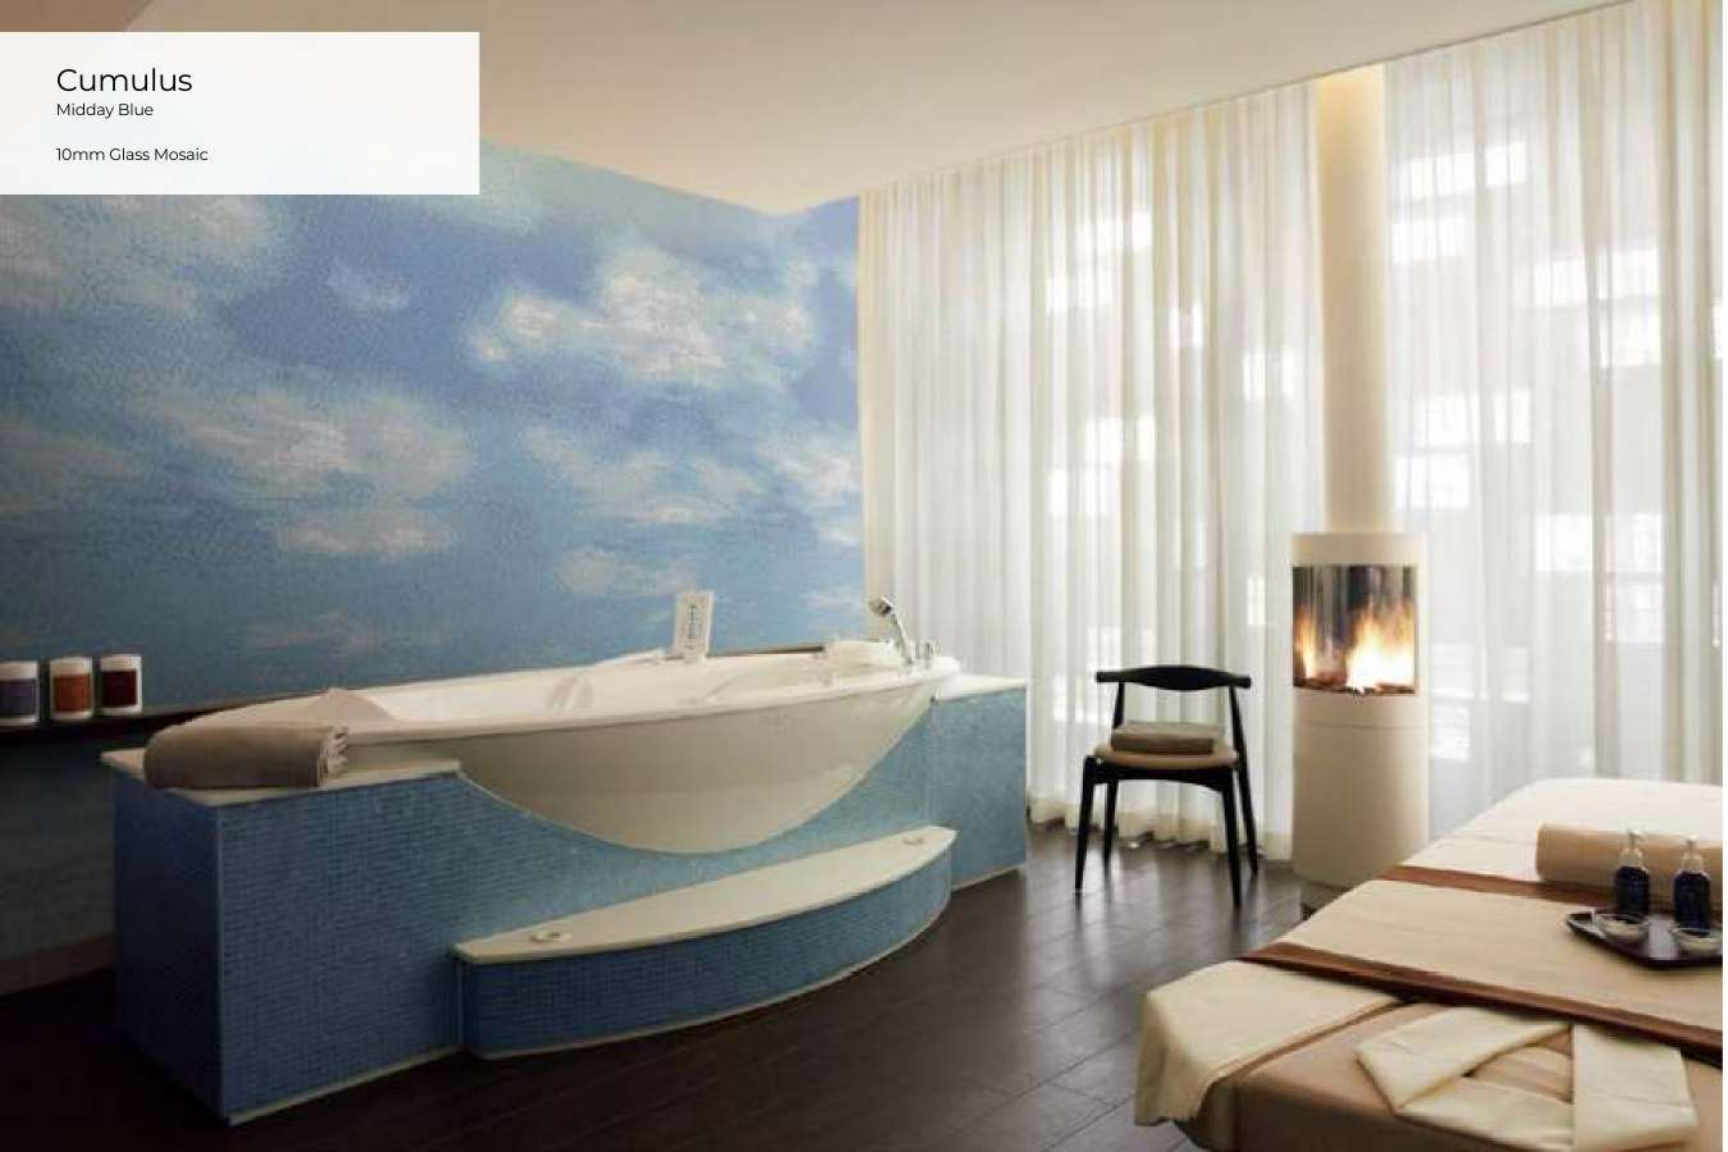

Turquoise Dream

10mm Class Mosaic

Cascade

Moonlight

20mm Class Mosaic

Cumulus

Midday Blue

10mm Glass Mosaic