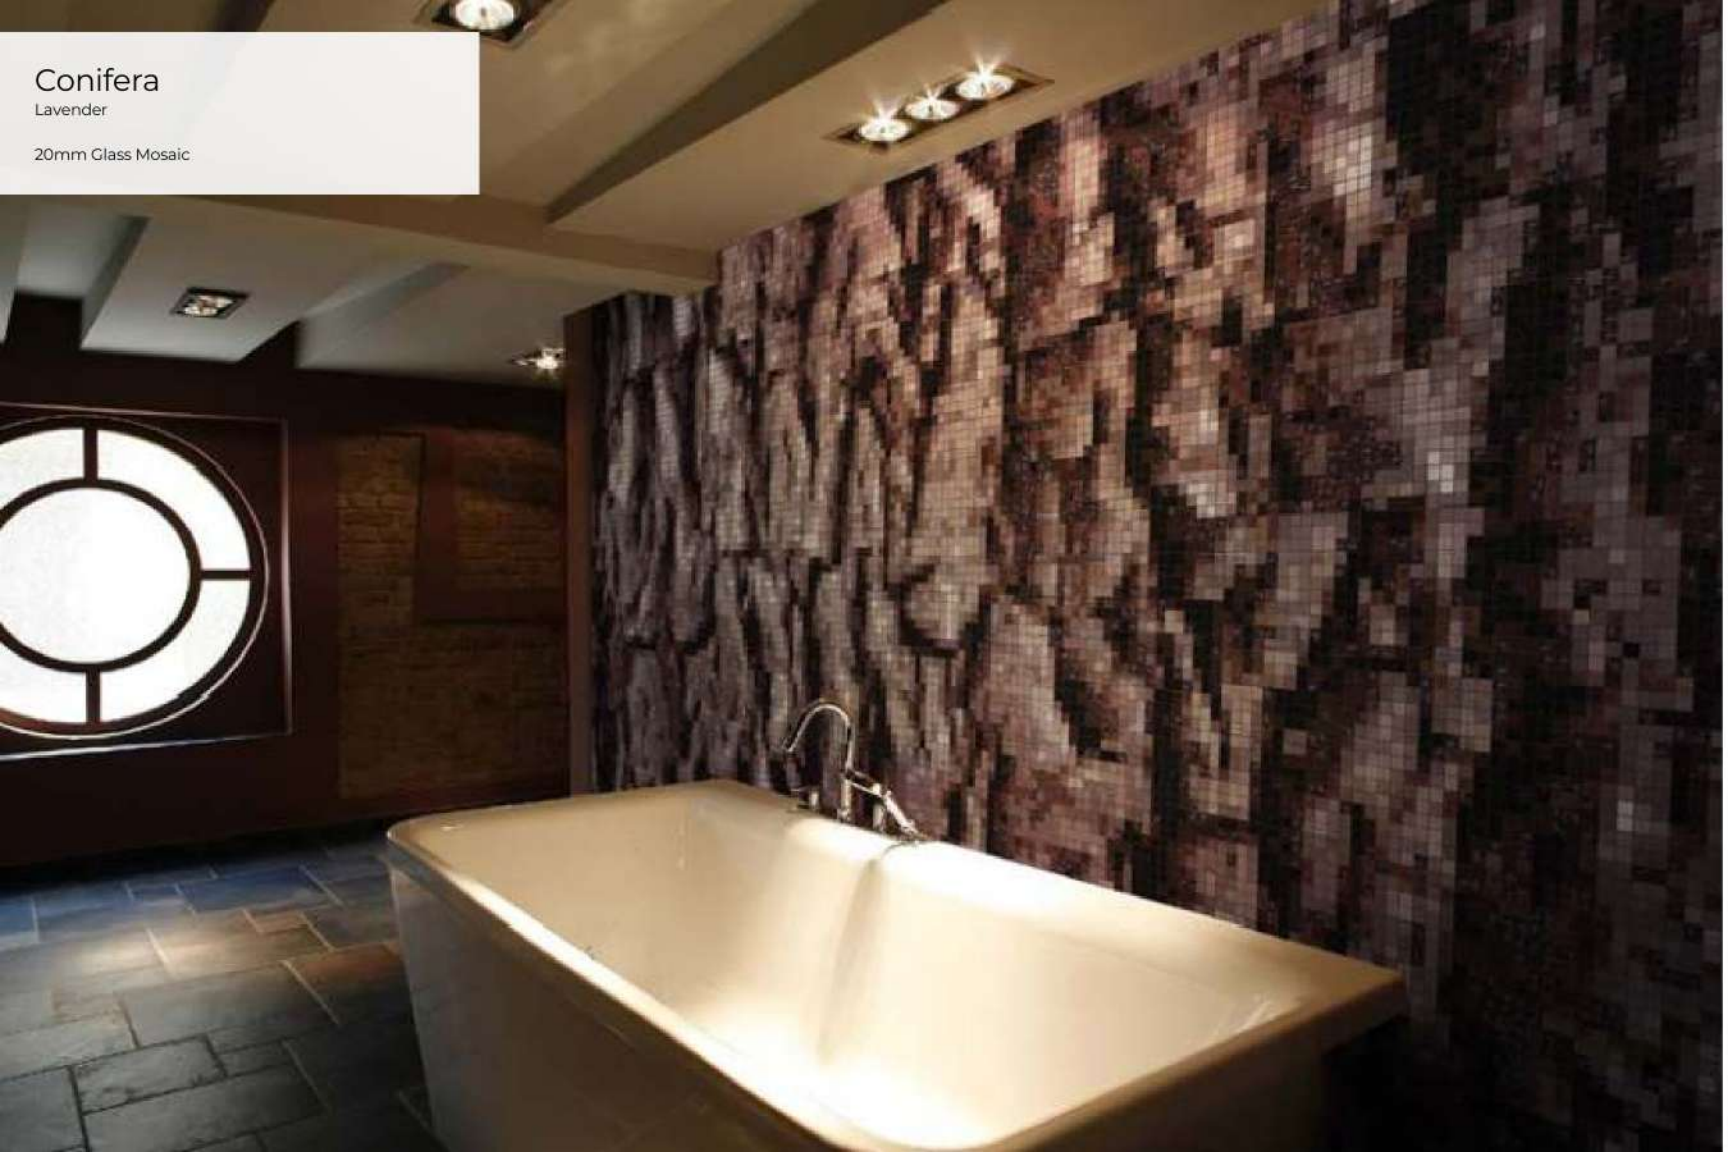

Conifera

Lavender

20mm Glass Mosaic