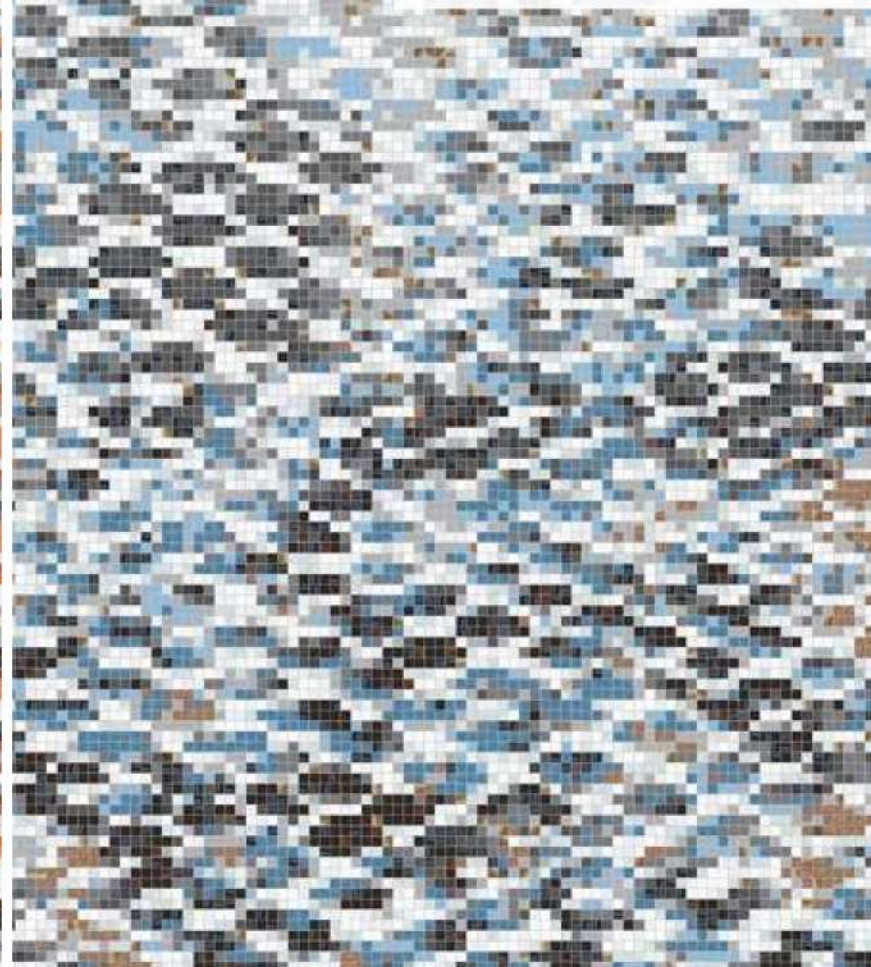

Tangerine

20mm Glass Mosaic

Hydrus

Tide Pool

20mm Glass Mosaic

Meadow

Virid

10mm Glass Mosaic